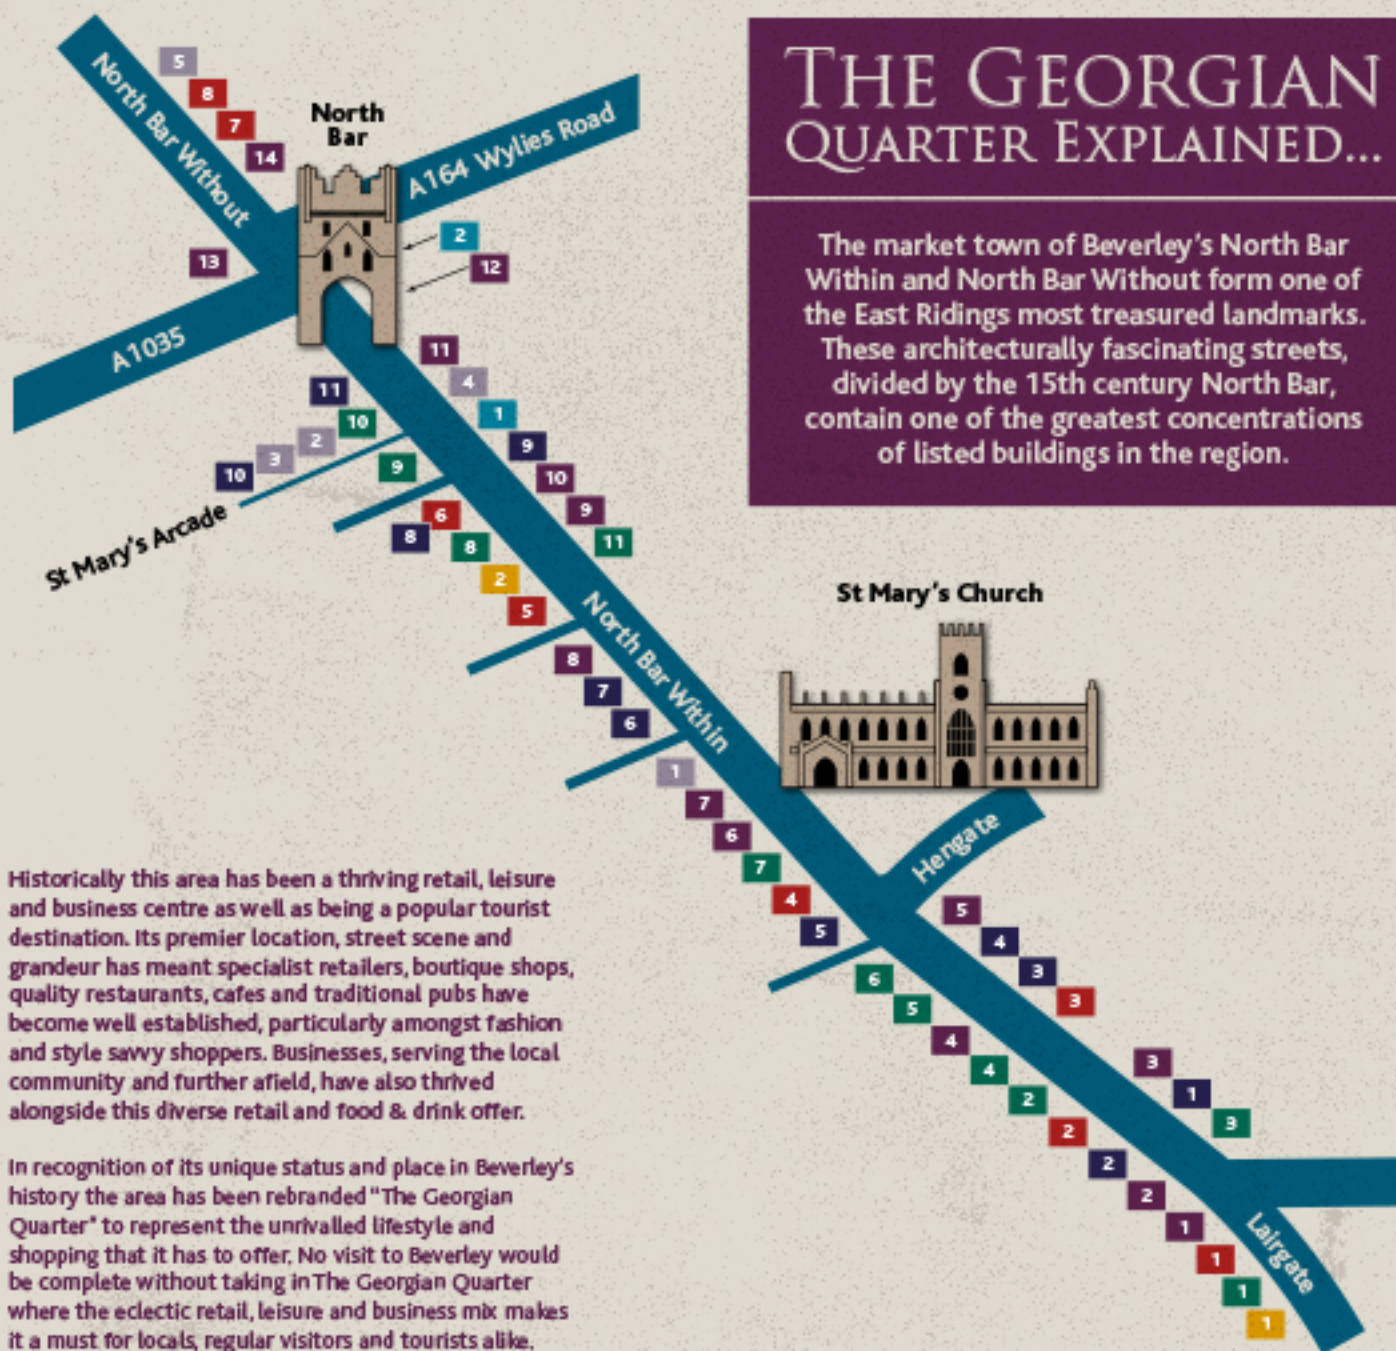

# THE GEORGIAN QUARTER EXPLAINED...

The market town of Beverley's North Bar Within and North Bar Without form one of the East Ridings most treasured landmarks. These architecturally fascinating streets, divided by the 15th century North Bar, contain one of the greatest concentrations of listed buildings in the region.

In recognition of its unique status and place in Beverley's history the area has been rebranded "The Georgian Quarter" to represent the unrivalled lifestyle and shopping that it has to offer. No visit to Beverley would be complete without taking in The Georgian Quarter where the eclectic retail, leisure and business mix makes it a must for locals, regular visitors and tourists alike.

### YOUR KEY TO THE QUARTER...

Fashion & Clothing		Pubs, Cafes, Restaurants & Hotels	
1	Commanche	1	Farthings
2	Barbour	2	Lucias
3	Hallers	3	The Bearer
4	Rileys	4	Poppy Seed
5	Andrews & Rogers Opticians	5	Grants Bistro
6	Nannini	6	Beverley Arms Hotel
7	Murray Todd	7	Lee Garden Restaurant
8	Mimi	8	Pizza Express
9	Giel	9	Rolandos
10	Ticket	10	Royal Standard
11	Beverley Dresser	11	Panizzi
Cards & Gifts		12	Beverley Thai
1	The Stationery Box	13	The Rose & Crown
2	Streamers	14	Whitas Restaurant & Hotel
Home & Interiors		Food & Drink	
1	Jennings	1	Brownies & Blondies
2	Creative Fine Arts	2	Dolce Vita - Take Away
3	North Bar Kitchens	Services & Offices	
4	Garton's of Yorkshire	1	Barclays Bank
5	Ford Framing	2	Browns Estate Agency
6	Carol Bird Interiors	3	Age Concern
7	Miss Ellie's	4	Ridings Property Management Services
8	Wesley Barrell	5	Swinton Insurance
Beauty		6	Quick & Clarke Estate Agents
1	Desired	7	Graham Binnington Architects
2	North Bar Beauty	8	William Bird Architects
3	Tangles	9	Northwood Estate Agency
4	Physique	10	Setra (UK) Limited
5	Haireem	11	Davis Davidson Solicitors